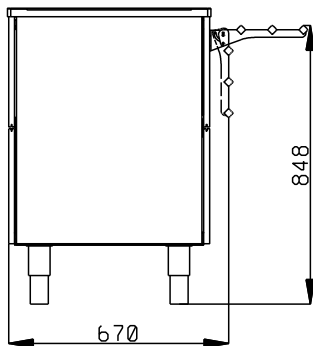

### Short Form Specification

Item No. \_\_\_\_\_

Compact design, ideal for space saving environments. Stainless steel tubular tray slider on customer side. Top provides ample displaying or workspace surface. Unit mounted on 150 mm high feet. Soft closing doors on operator side. Underneath ambient cupboard with doors. Sturdy body construction with laminated panelings on 4 sides.

### Main Features

- CB and CE certified by a third party notified body.
- Tray slider in tubular stainless steel is installed on the customer side and it can also be folded down to facilitate passage of the units through doorways.
- Ideal for servery lines with an operator.
- Unit mounted on 150 mm high feet.
- Soft closing doors on operator side.
- Available options with online configurator: colors, tray sliders, overshelves, feet/wheels with desired diameter, height 750mm for kids.
- Top provides ample displaying or workspace surface.
- Optional plinth can be installed to cover the feet or the wheels.
- Perfect compact design makes it ideal for space saving environments.
- Food introduced at the correct temperature maintains its core temperature according to Afnor Standards.
- Available dimensions: 1, 2, 3, 4 GN.
- Thanks to the sleek, minimalist glass structure, food and dust does not get trapped and the cleaning is made easier.

### Construction

- Top in AISI 304.
- Sturdy construction with laminated panelings on 4 sides.

APPROVAL: \_\_\_\_\_

Front

Side

Top

**Key Information:**

N° of doors:	2
322110 (F00N4AF00W)	
External dimensions, Width:	1420 mm
External dimensions, Depth:	915 mm
External dimensions, Height:	900 mm
Net weight:	88 kg
Shipping height:	930 mm
Shipping width:	710 mm
Shipping depth:	1440 mm