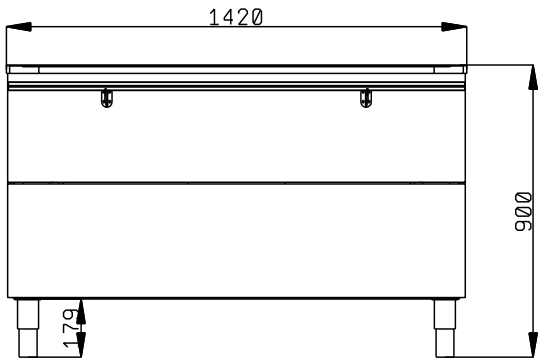

### Short Form Specification

Item No. \_\_\_\_\_

Compact design, ideal for space saving environments. Stainless steel tubular tray slider on customer side. Top provides ample displaying or workspace surface. Unit mounted on 150 mm high feet. Soft closing doors on operator side. Underneath ambient cupboard with doors. Sturdy body construction with laminated panelings on 4 sides.

### Main Features

- CB and CE certified by a third party notified body.
- Tray slider in tubular stainless steel is installed on the customer side and it can also be folded down to facilitate passage of the units through doorways.
- Ideal for servery lines with an operator.
- Unit mounted on 150 mm high feet.
- Soft closing doors on operator side.
- Available options with online configurator: colors, tray sliders, overshelves, feet/wheels with desired diameter, height 750mm for kids.
- Top provides ample displaying or workspace surface.
- Optional plinth can be installed to cover the feet or the wheels.
- Perfect compact design makes it ideal for space saving environments.
- Food introduced at the correct temperature maintains its core temperature according to Afnor Standards.
- Available dimensions: 1, 2, 3, 4 GN.
- Thanks to the sleek, minimalist glass structure, food and dust does not get trapped and the cleaning is made easier.

### Construction

- Top in AISI 304.
- Sturdy construction with laminated panelings on 4 sides.

APPROVAL: \_\_\_\_\_

Front

Side

Top

**Key Information:**

N° of doors:	2
322110 (F00N4AF00W)	
External dimensions, Width:	1420 mm
External dimensions, Depth:	915 mm
External dimensions, Height:	900 mm
Net weight:	88 kg
Shipping height:	930 mm
Shipping width:	710 mm
Shipping depth:	1440 mm