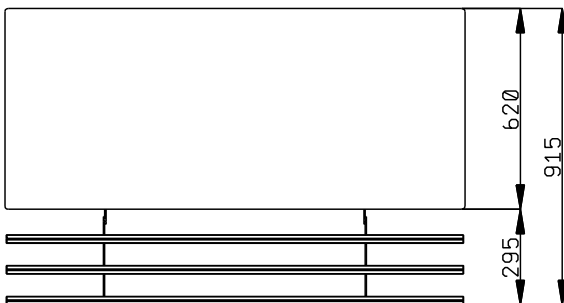

### Main Features

- CB and CE certified by a third party notified body.
- Tray slider in tubular stainless steel is installed on the customer side and it can also be folded down to facilitate passage of the units through doorways.
- Ideal for servery lines with an operator.
- Unit mounted on 150 mm high feet.
- Soft closing doors on operator side.
- Available options with online configurator: colors, tray sliders, overshelves, feet/wheels with desired diameter, height 750mm for kids.
- Top provides ample displaying or workspace surface.
- Optional plinth can be installed to cover the feet or the wheels.
- Perfect compact design makes it ideal for space saving environments.
- Food introduced at the correct temperature maintains its core temperature according to Afnor Standards.
- Available dimensions: 1, 2, 3, 4 GN.
- Thanks to the sleek, minimalist glass structure, food and dust does not get trapped and the cleaning is made easier.

### Construction

- Top in AISI 304.
- Sturdy construction with laminated panelings on 4 sides.

APPROVAL: \_\_\_\_\_

Front

Side

Top

**Key Information:**

N° of doors:	2
322110 (F00N4AF00W)	
External dimensions, Width:	1420 mm
External dimensions, Depth:	915 mm
External dimensions, Height:	900 mm
Net weight:	88 kg
Shipping height:	930 mm
Shipping width:	710 mm
Shipping depth:	1440 mm